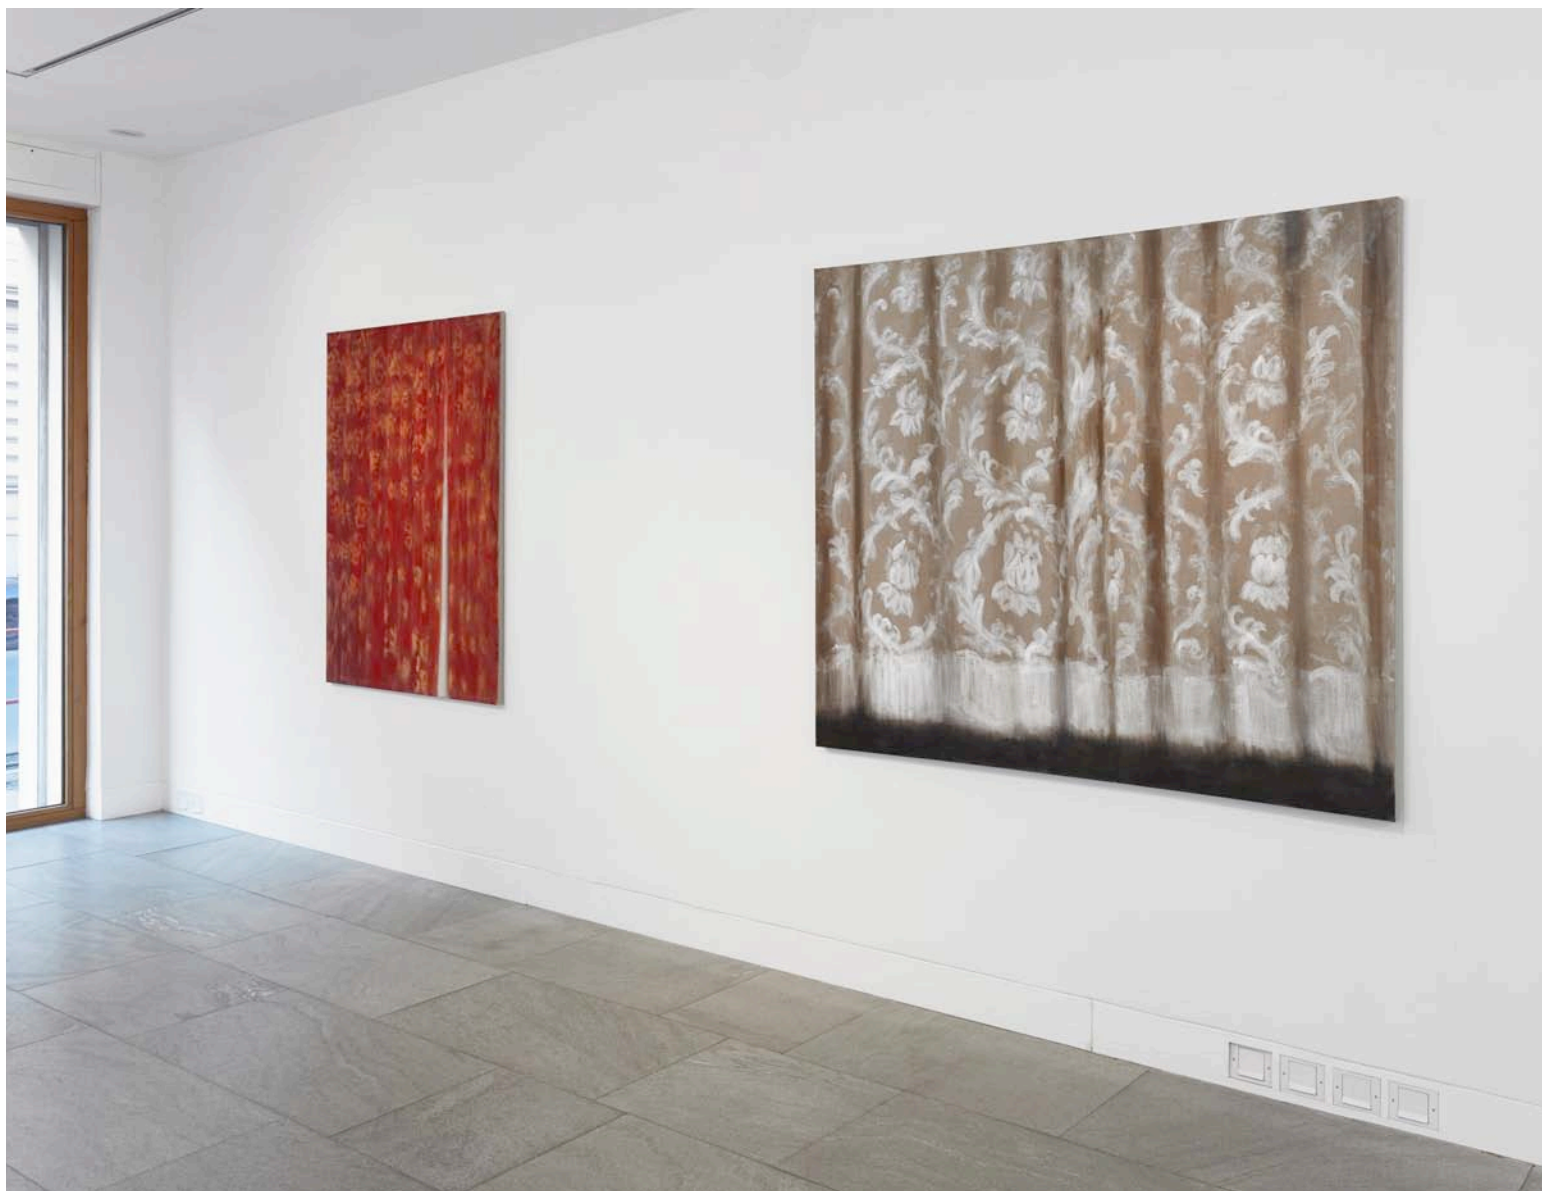

JIN-SOOK CHUN

curtains

lorch+seidel contemporary

CURTAINS

Paintings by Jin-Sook Chun

February 6 – April 18, 2015

Page 2/14

CURTAINS