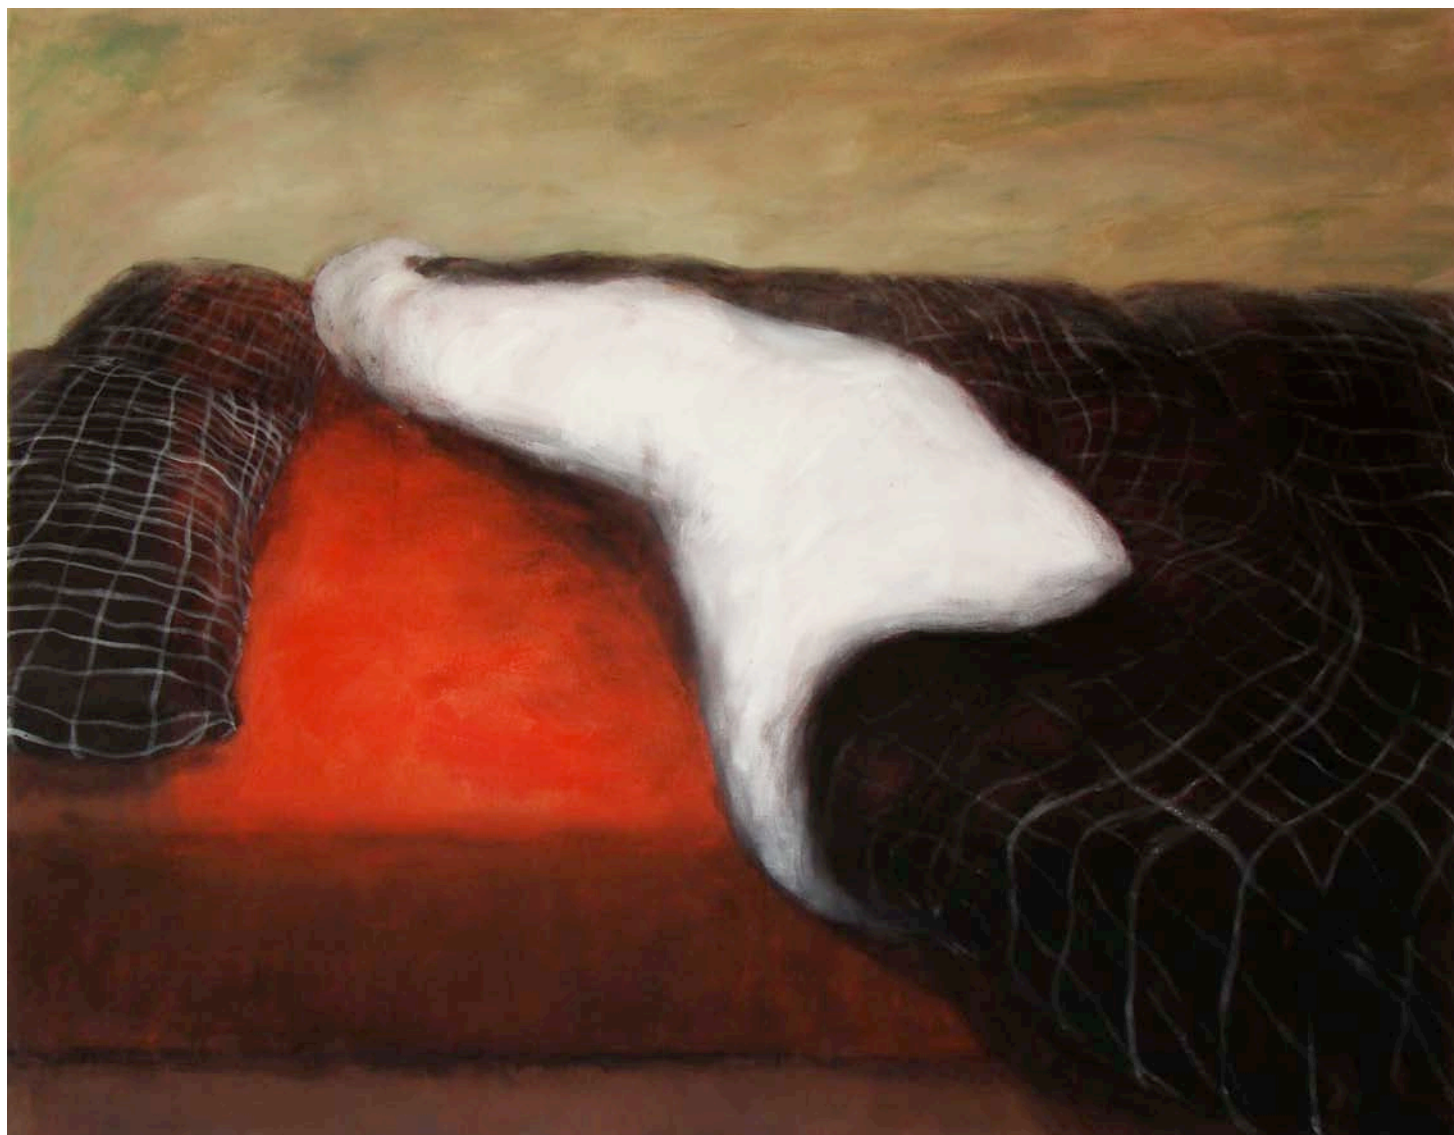

CURTAINS

Paintings by Jin-Sook Chun

February 6 – April 18, 2015

Page 11/14

UNTITLED (BLACK, WHITE, RED)

Pigment and glue on canvas

110 x 140 cm | 43.3" x 55.1" | height x width

Executed in 2011

Sales price 4.500 € (incl. 19% VAT)