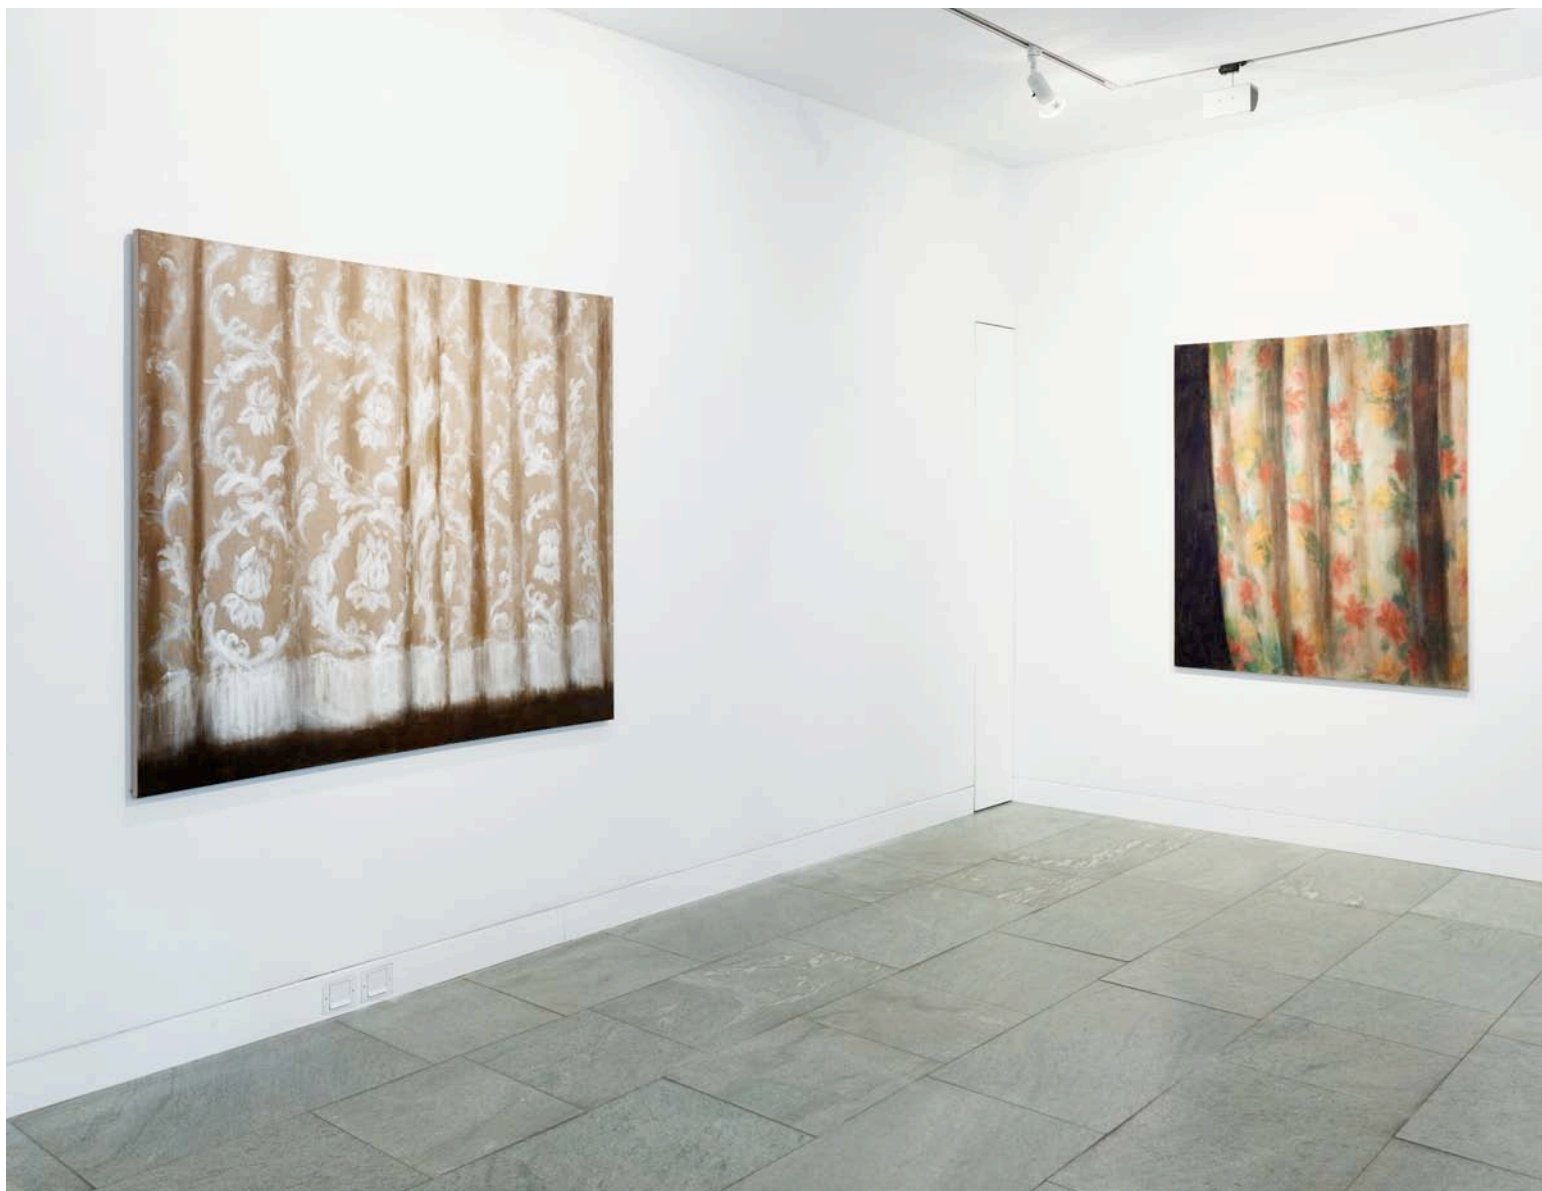

CURTAINS

Paintings by Jin-Sook Chun

February 6 – April 18, 2015

Page 5/14