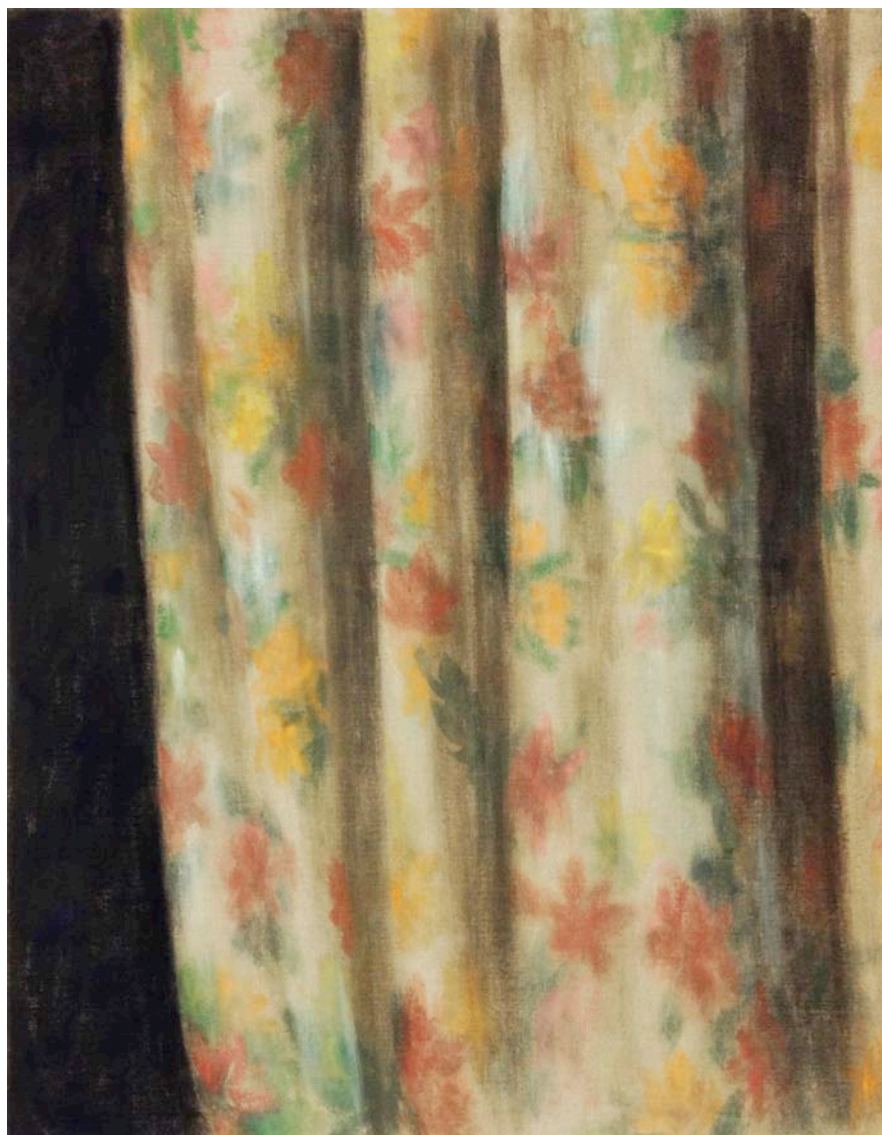

CURTAINS

Paintings by Jin-Sook Chun

February 6 – April 18, 2015

Page 6/14

MULTI-COLOUR CURTAIN

Pigment and glue on canvas

140 x 110 cm | 55.1" x 43.3" | height x width

Executed in 2014

Sales price 4.500 € (incl. 19% VAT)