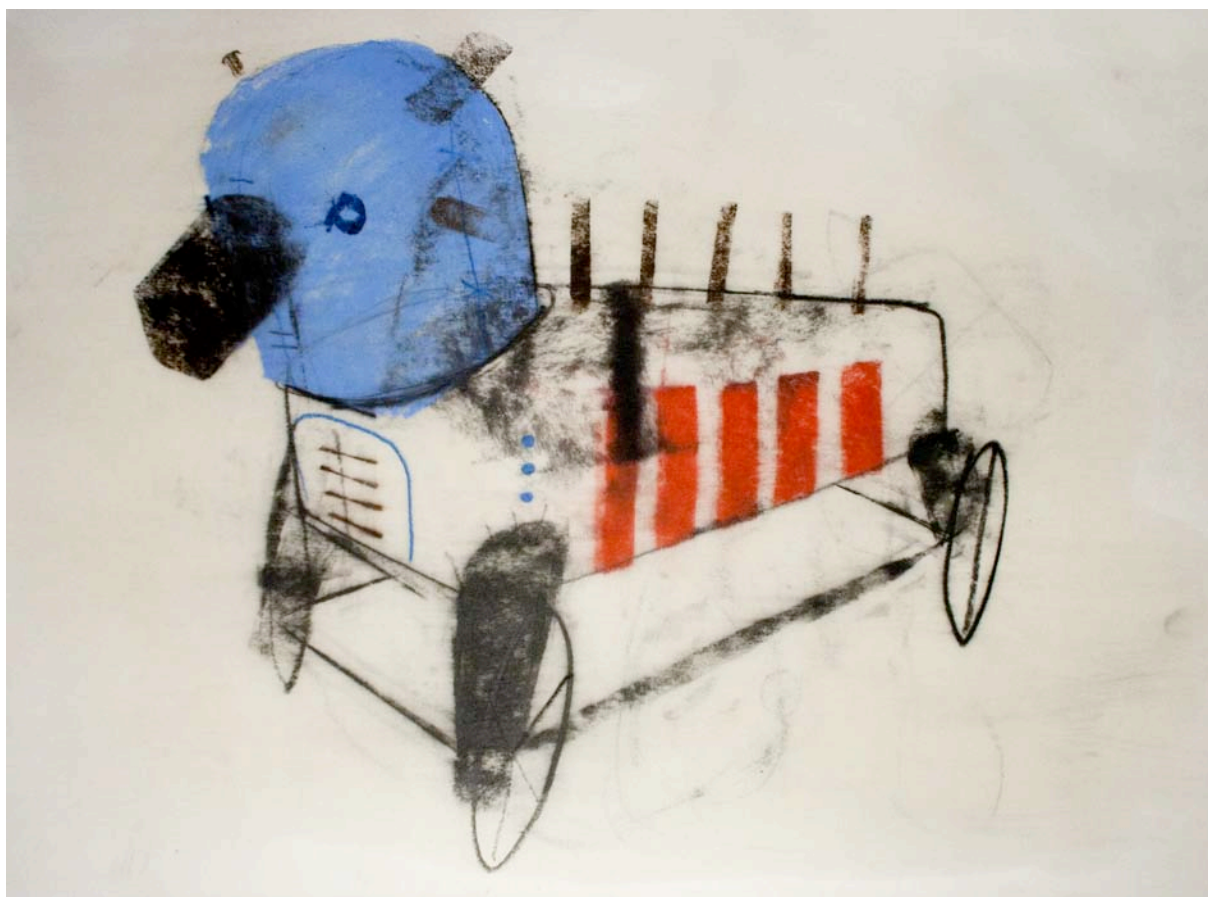

LUCA LANZI

Portfolio | Page 18/53

CARRO BESTIALE

Drawing

Mixed media on paper

Sheet | 35 x 50 cm | 13.8 x 19.7 inches

Frame | 42 x 57 cm | 16.5 x 22.4 inches

Executed in 2012