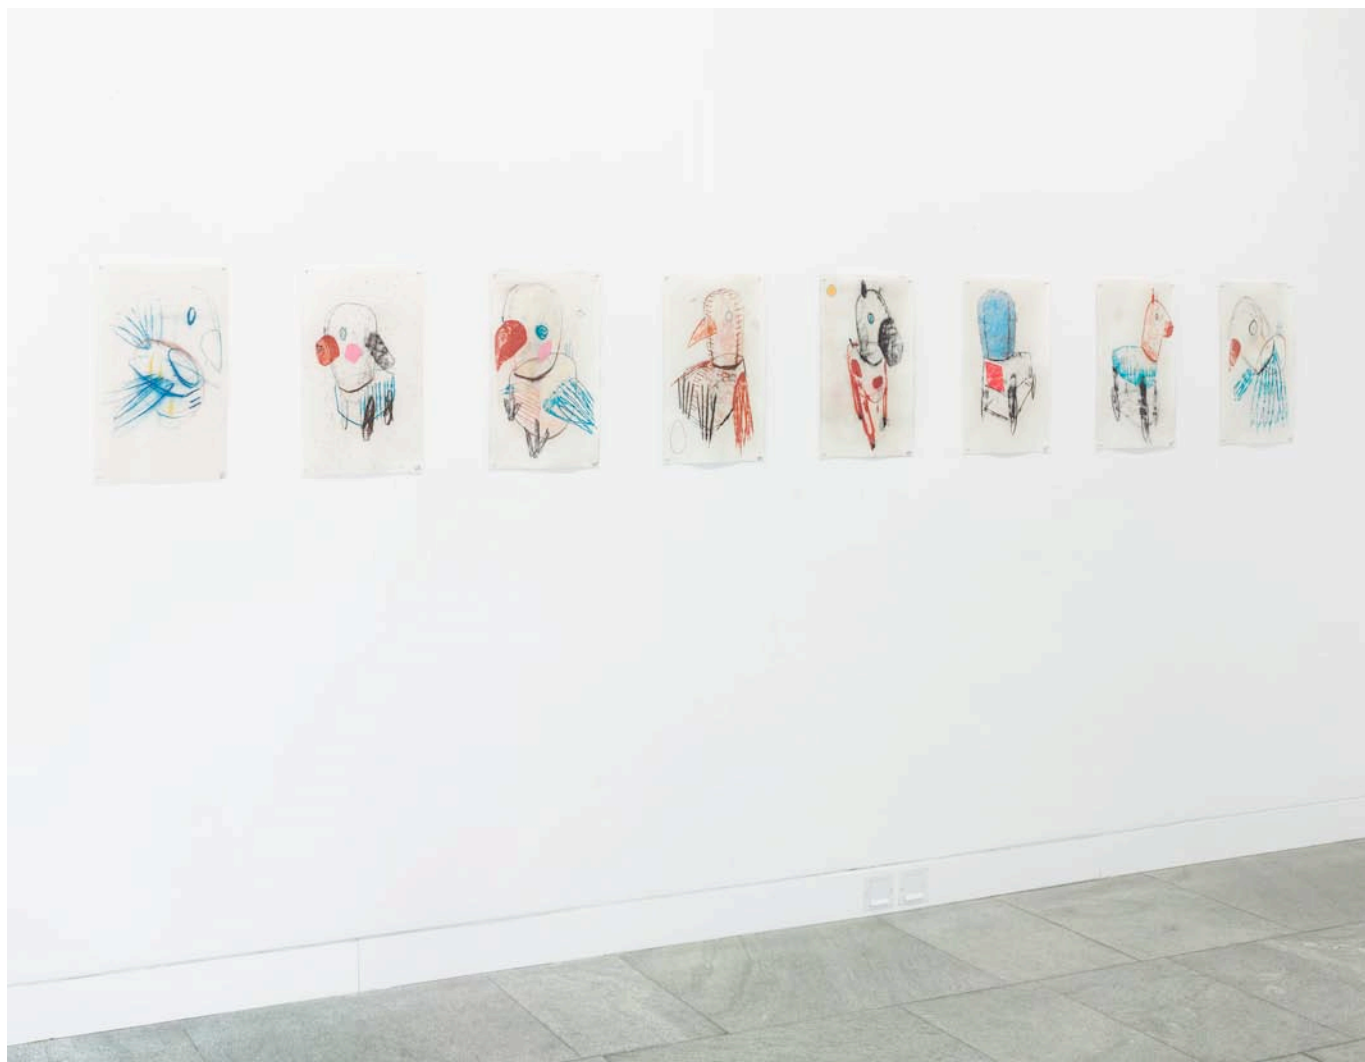

Drawing

Mixed media on paper

Sheet | 70 x 50 cm | 27.6 x 19.7 inches

Frame | 87 x 66 cm | 34.2 x 26 inches

Executed in 2010

LUCA LANZI

Portfolio | Page 14/53

Solo exhibition