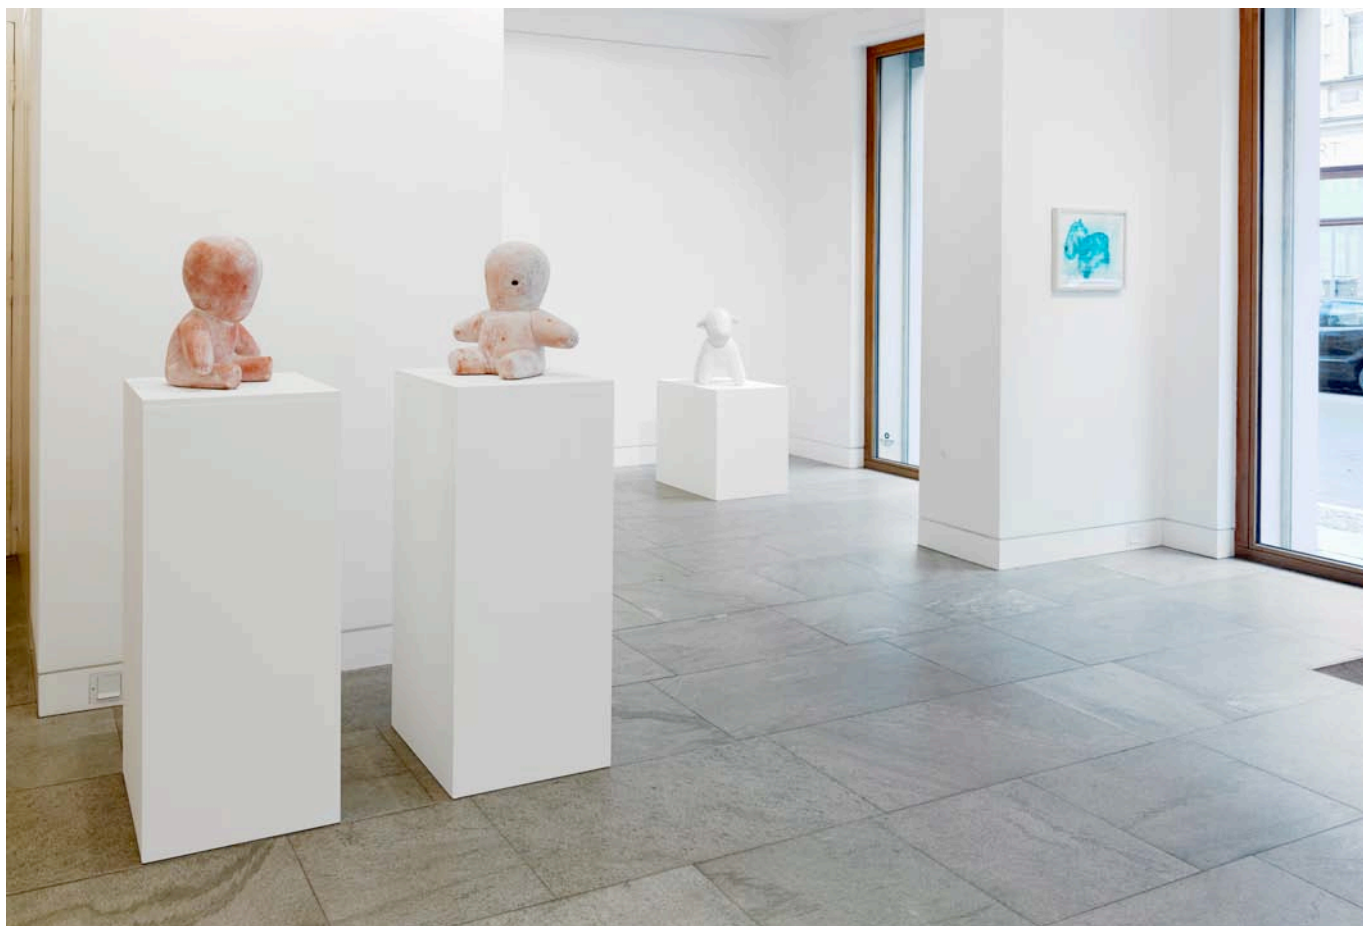

LUCA LANZI

Portfolio | Page 31/53

Solo exhibition

LAST TOY

September 28 – November 16, 2013

Gallery installation