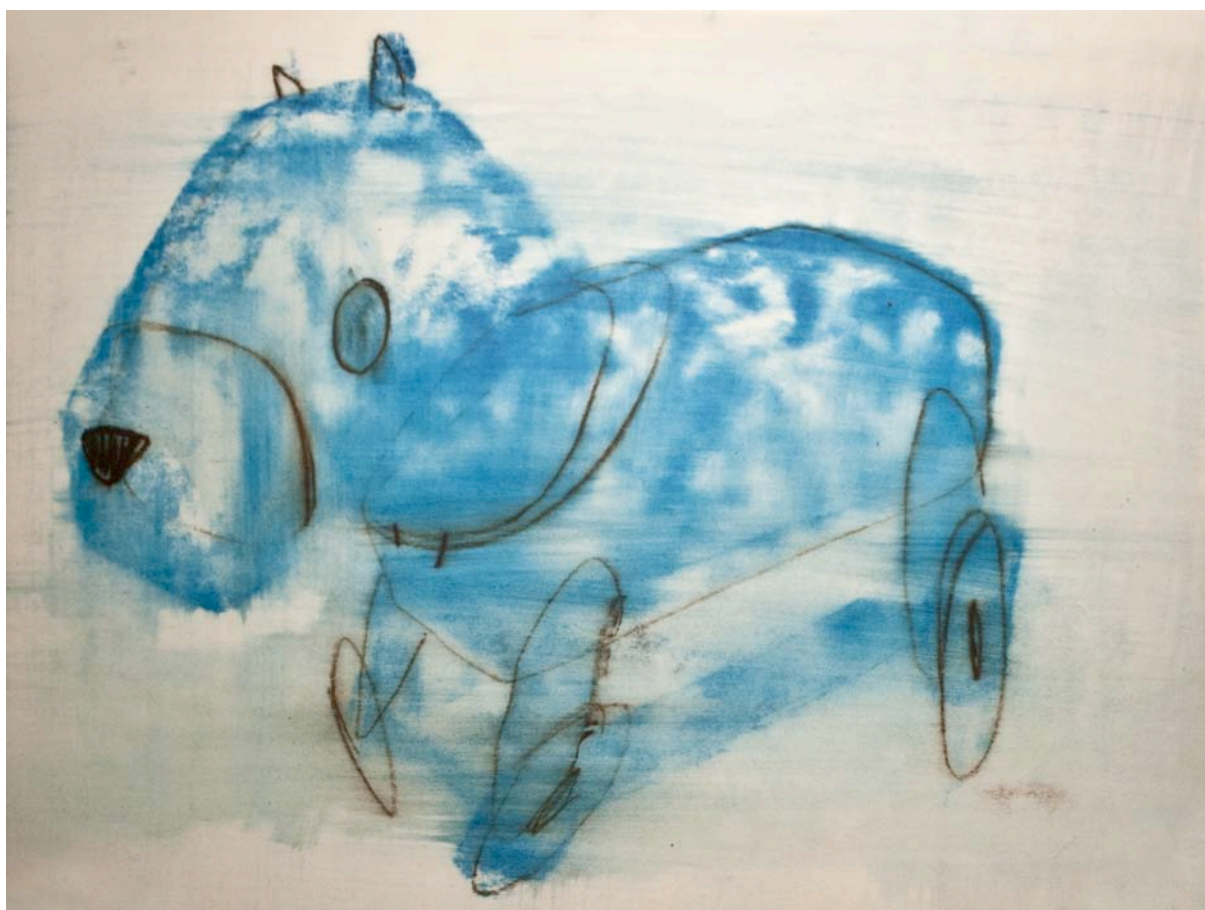

LUCA LANZI

Portfolio | Page 23/53

CAVALLINO BLU | LITTLE HORSE IN BLUE

Drawing

Mixed media on paper

Sheet | 30 x 40 cm | 11.8 x 15.7 inches

Frame | 37 x 47 cm | 14.5 x 18.5 inches

Executed in 2012