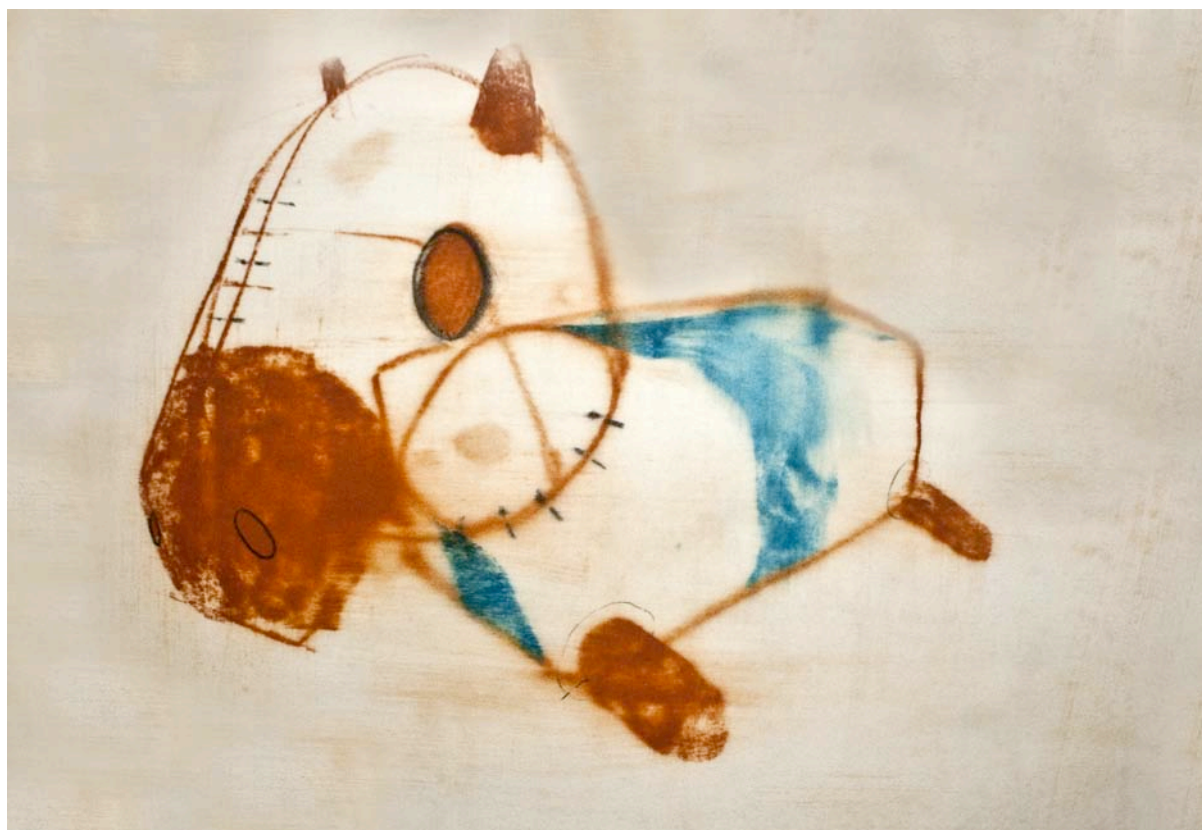

Executed in 2012

LUCA LANZI

Portfolio | Page 17/53

CAVALLINO SENZA RUOTE | LITTLE HORSE WITHOUT WHEELS

Drawing

Mixed media on paper

Sheet | 35 x 50 cm | 13.8 x 19.7 inches

Frame | 42 x 57 cm | 16.5 x 22.4 inches