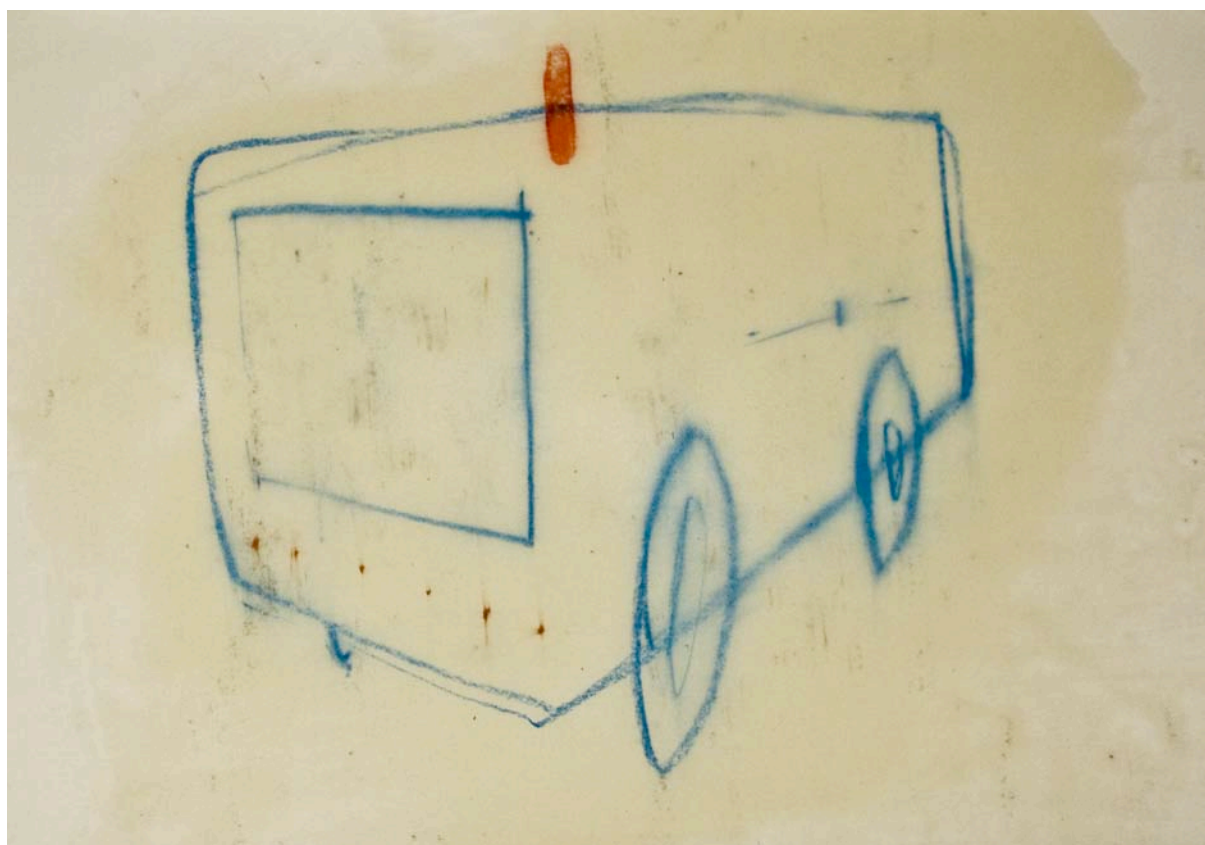

LUCA LANZI

Portfolio | Page 48/53

MACCHININA (01)

Drawing

Mixed media on paper

Sheet | 35 x 50 cm | 13.8 x 19.7 inches

Frame | 42 x 57 cm | 16.5 x 22.4 inches

Executed in 2011