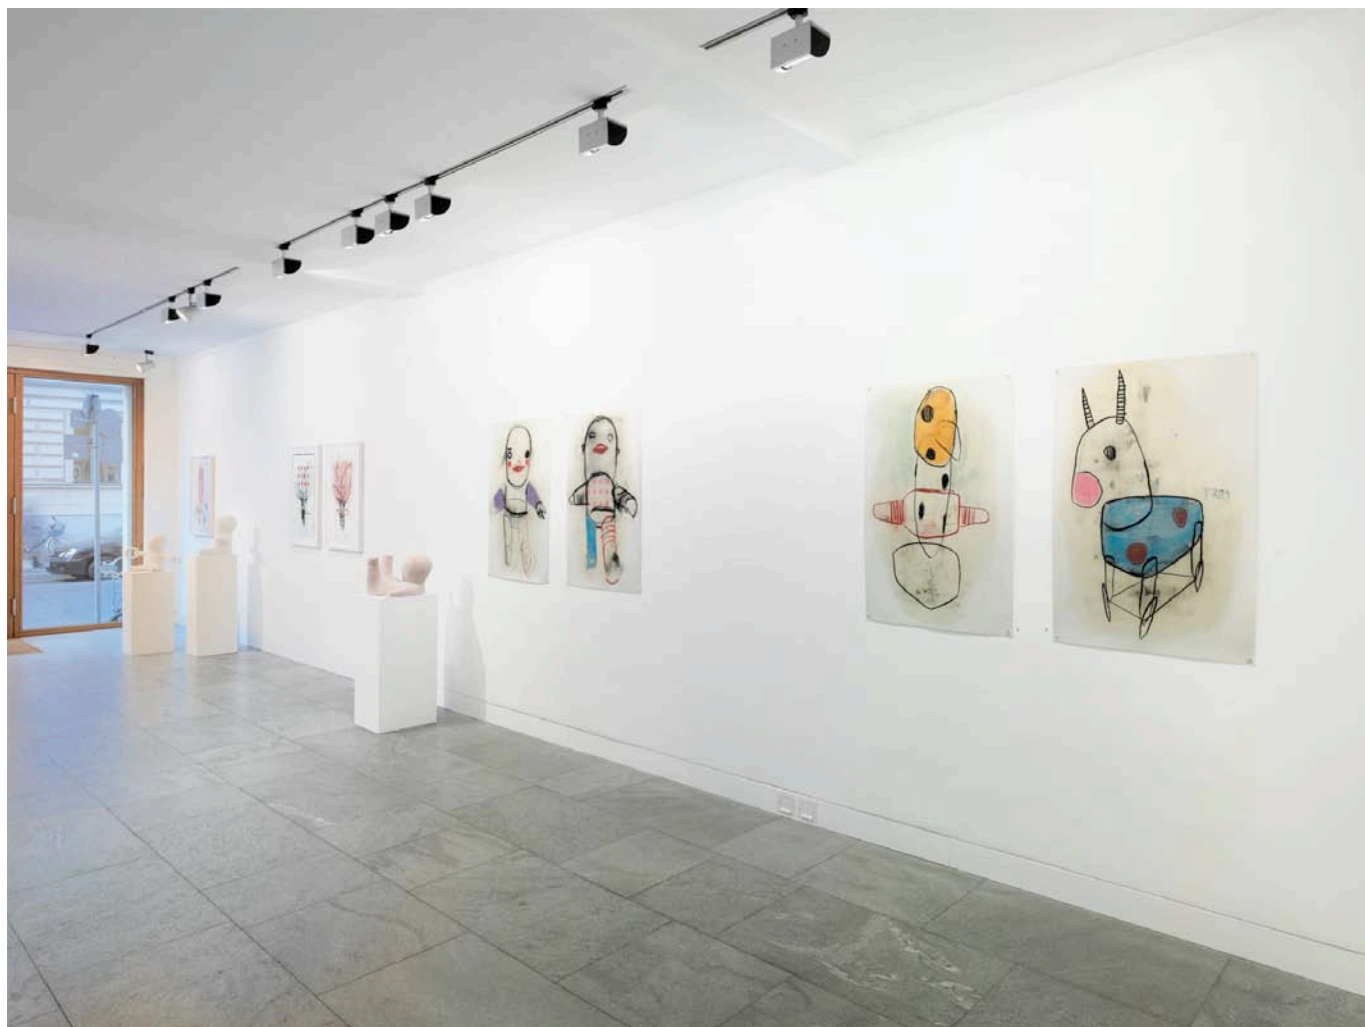

Frame 84 x 66 cm | 33.1 x 26 inches

Executed in 2010

LUCA LANZI

Portfolio | Page 45/53

Solo exhibition

IL VIAGGIO A CAVALLO DELLA PAPERÀ

October 8 – December 3, 2011

Gallery installation