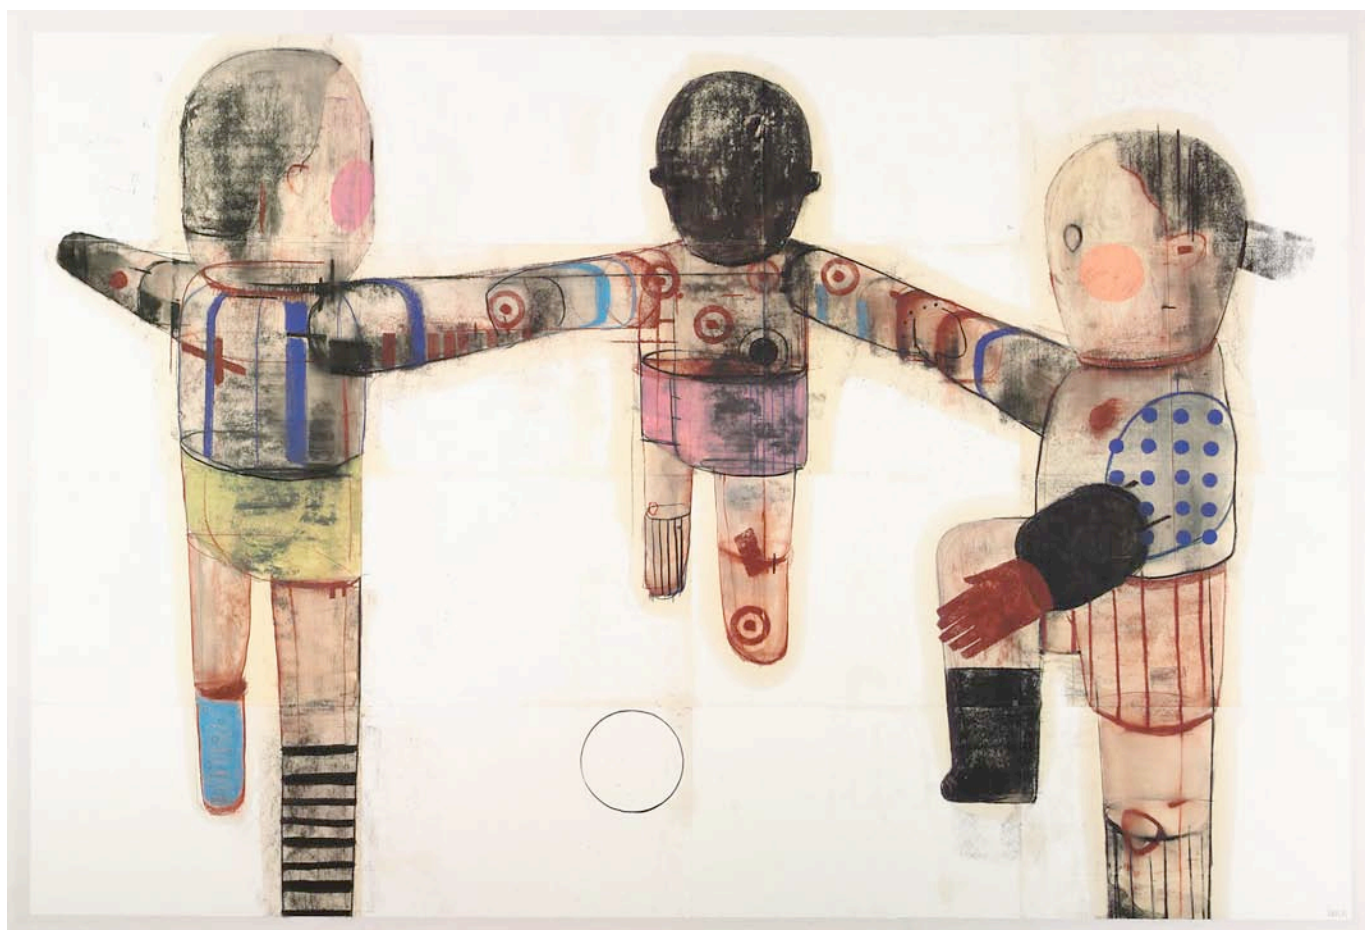

LUCA LANZI

Portfolio | Page 4/53

LA FESTA

Drawing

Mixed media on paper | mounted on canvas/stretcher

200 x 300 cm | 78.7 x 118.1 inches

Executed in 2010