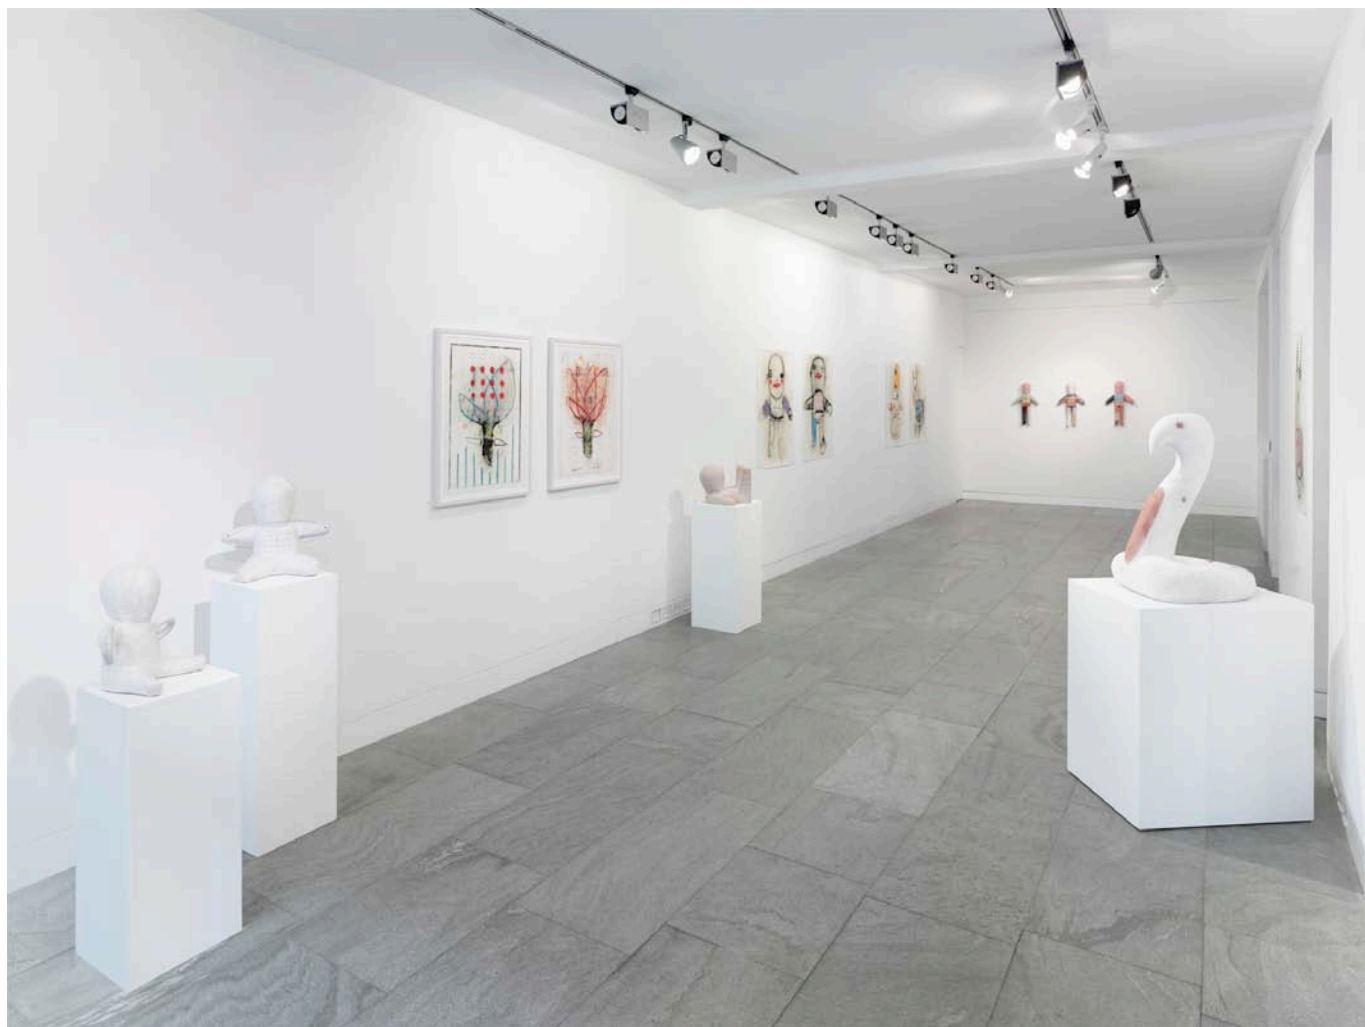

Solo exhibition

IL VIAGGIO A CAVALLO DELLA PAPERA

October 8 – December 3, 2011

Gallery installation

LUCA LANZI

Portfolio | Page 26/53

Solo exhibition

IL VIAGGIO A CAVALLO DELLA PAPERA