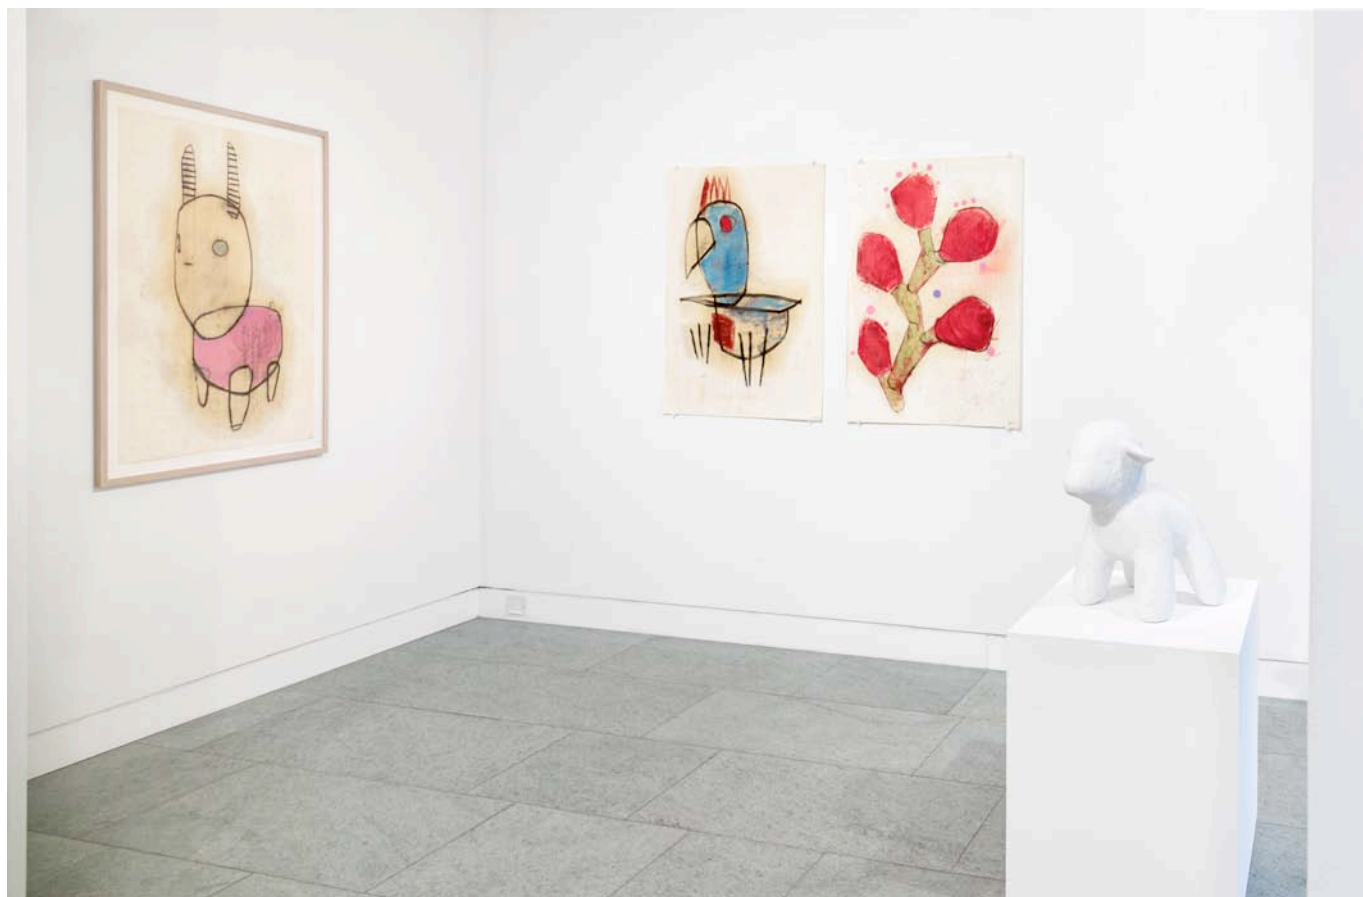

LUCA LANZI

Portfolio | Page 37/53

Solo exhibition

LAST TOY

September 28 – November 16, 2013

Gallery installation