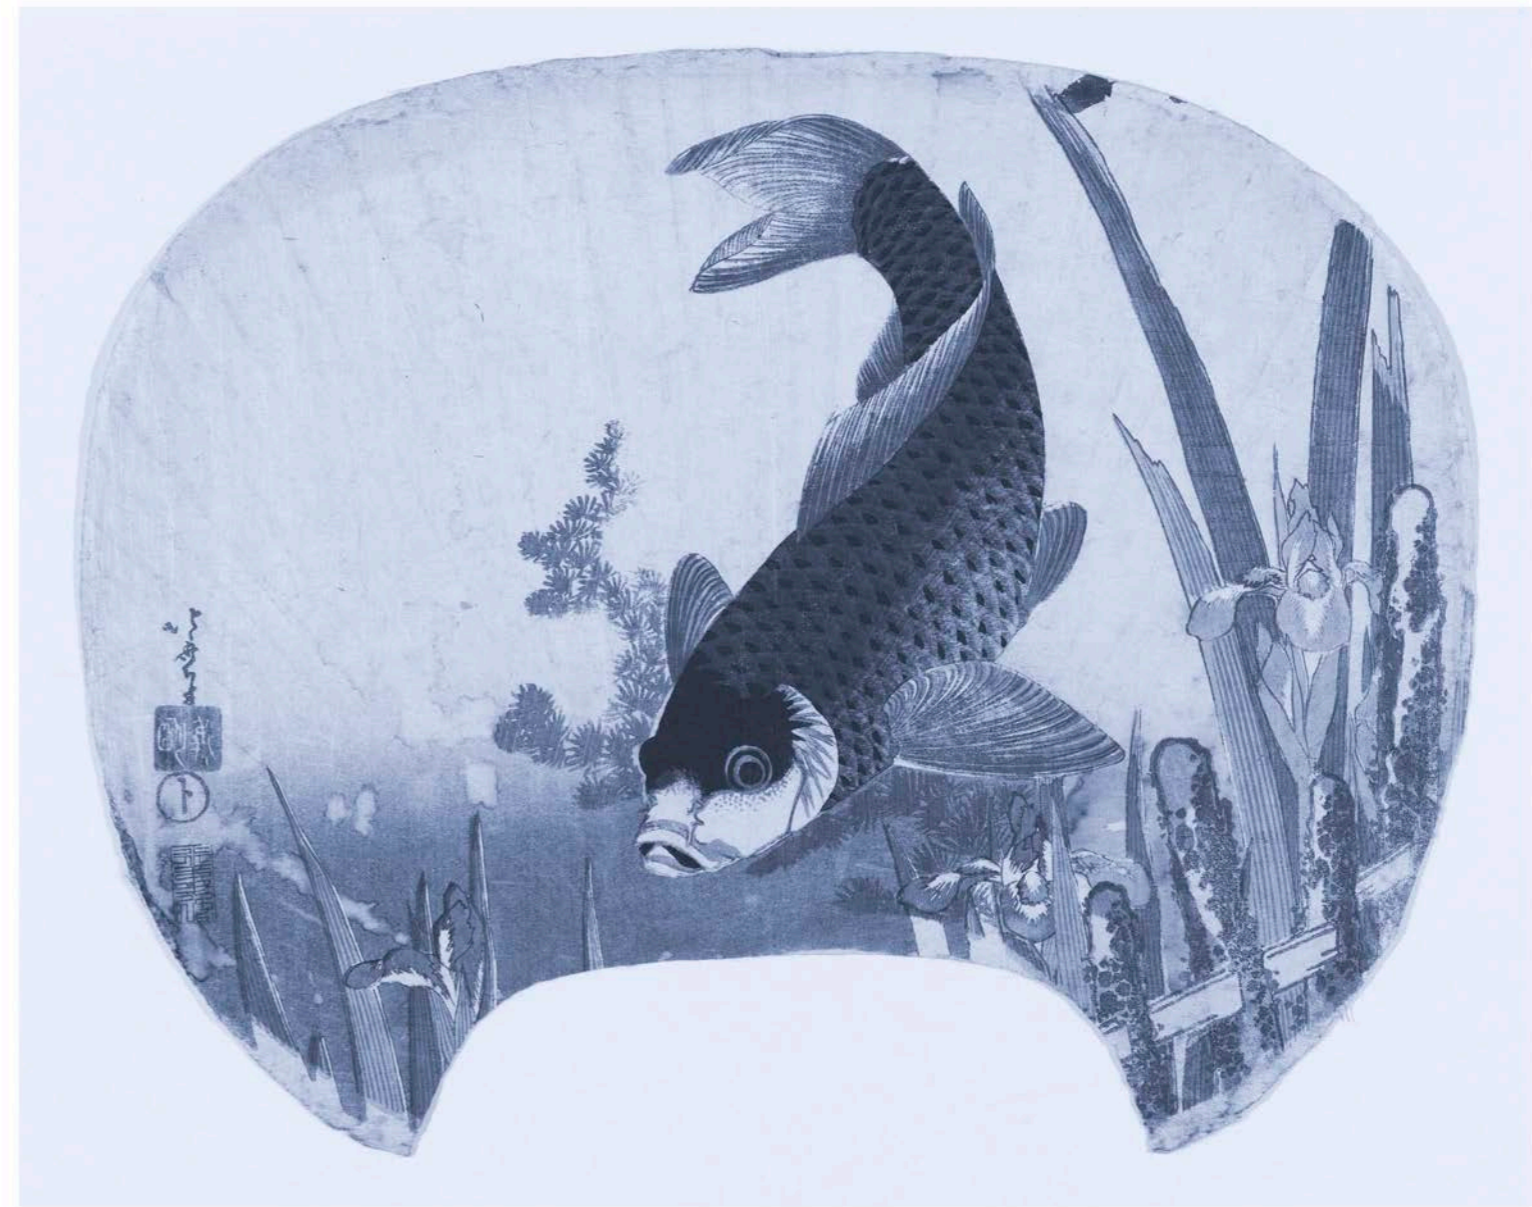

MARTA KLONOWSKA

04

Carp and Iris
after Katsushika Hokusai

Ensemble of 1 carp sculpture and 1 print
2023

Carp sculpture | glass on metal framework | sculpture rotatable
H x L x W | 60 x 85 x 45 cm

Inkjet print on paper

Image | H x W | 23,5 x 29,4 cm

Sheet | H x W | 43,5 x 49,4 cm