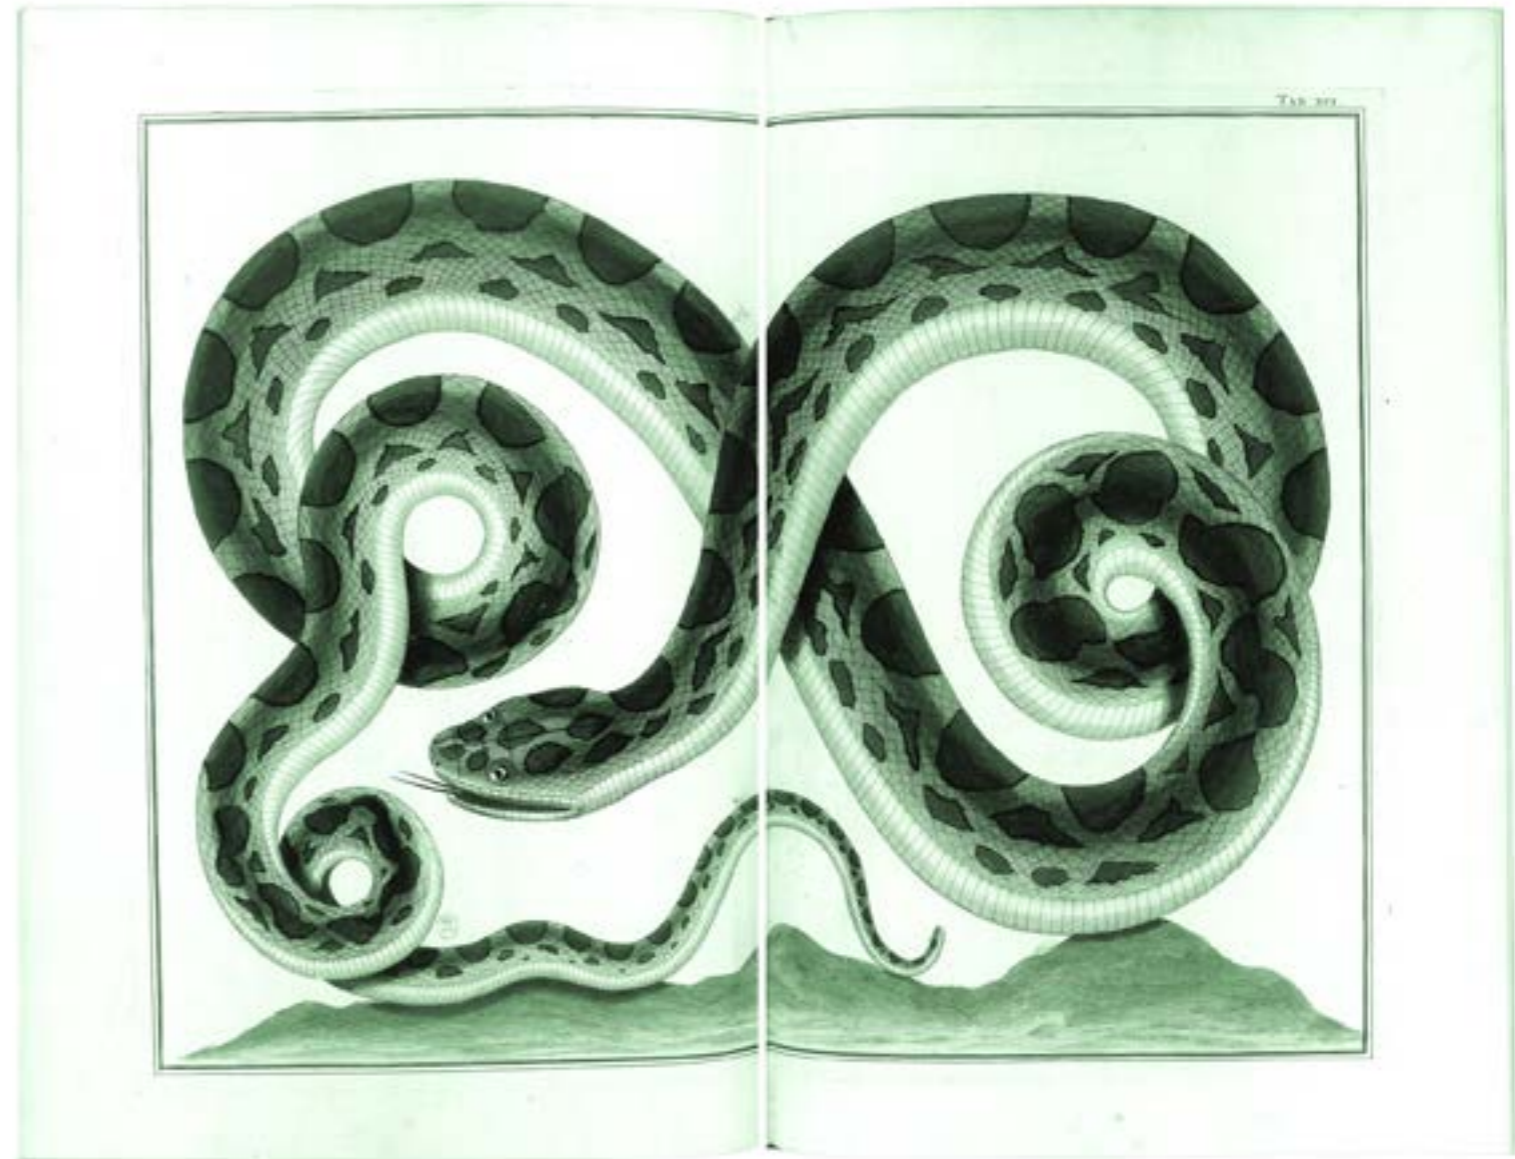

MARTA KLONOWSKA

02

Snake
after Albertus Seba

Ensemble of 1 snake sculpture and 1 print
2023

Snake sculpture | glass on metal framework | 2 parts
H x L x W | 90 x 150 x 100 cm

Inkjet print on paper

Image | H x W | 48,5 x 63,5 cm

Sheet | H x W | 69,7 x 84,8 cm