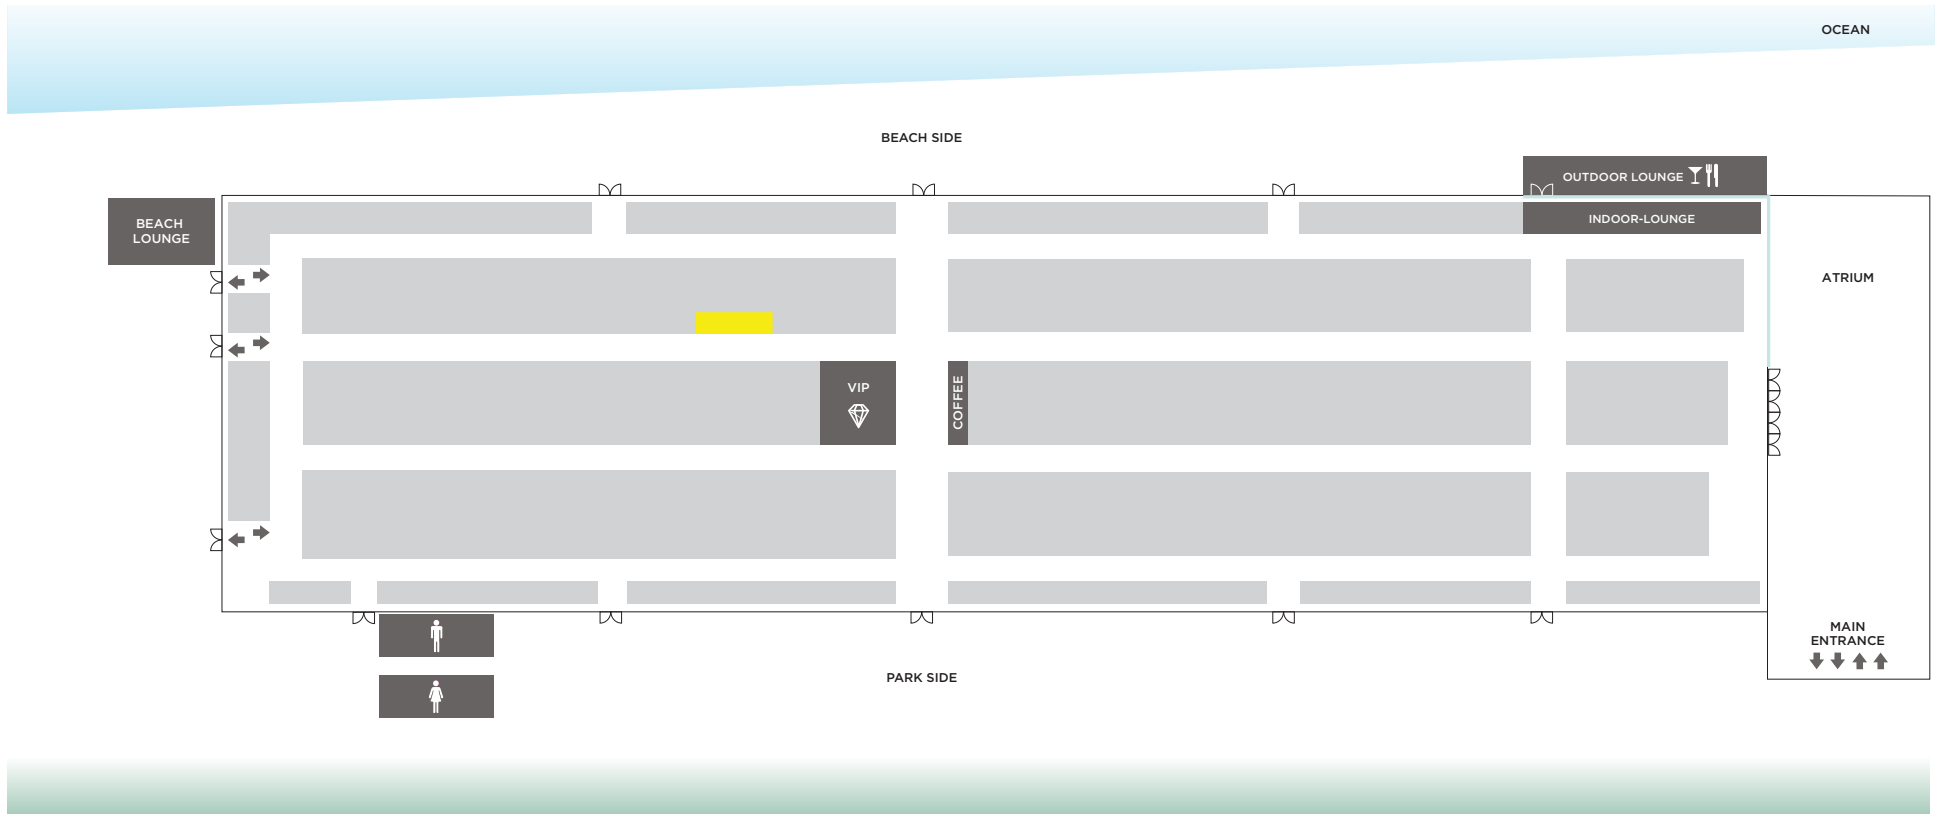

# BOOTH DESIGN FORM

GALLERY NAME **Lorch + Seidel Contemporary**  
BOOTH NUMBER -  
BOOTH AREA **200sf**  
INCLD. LIGHTS -

## SHOW FLOOR PLAN

BOOTH LOCATION

## BOOTH FLOOR PLAN

☐ 1 GRID SQUARE = HALF METER